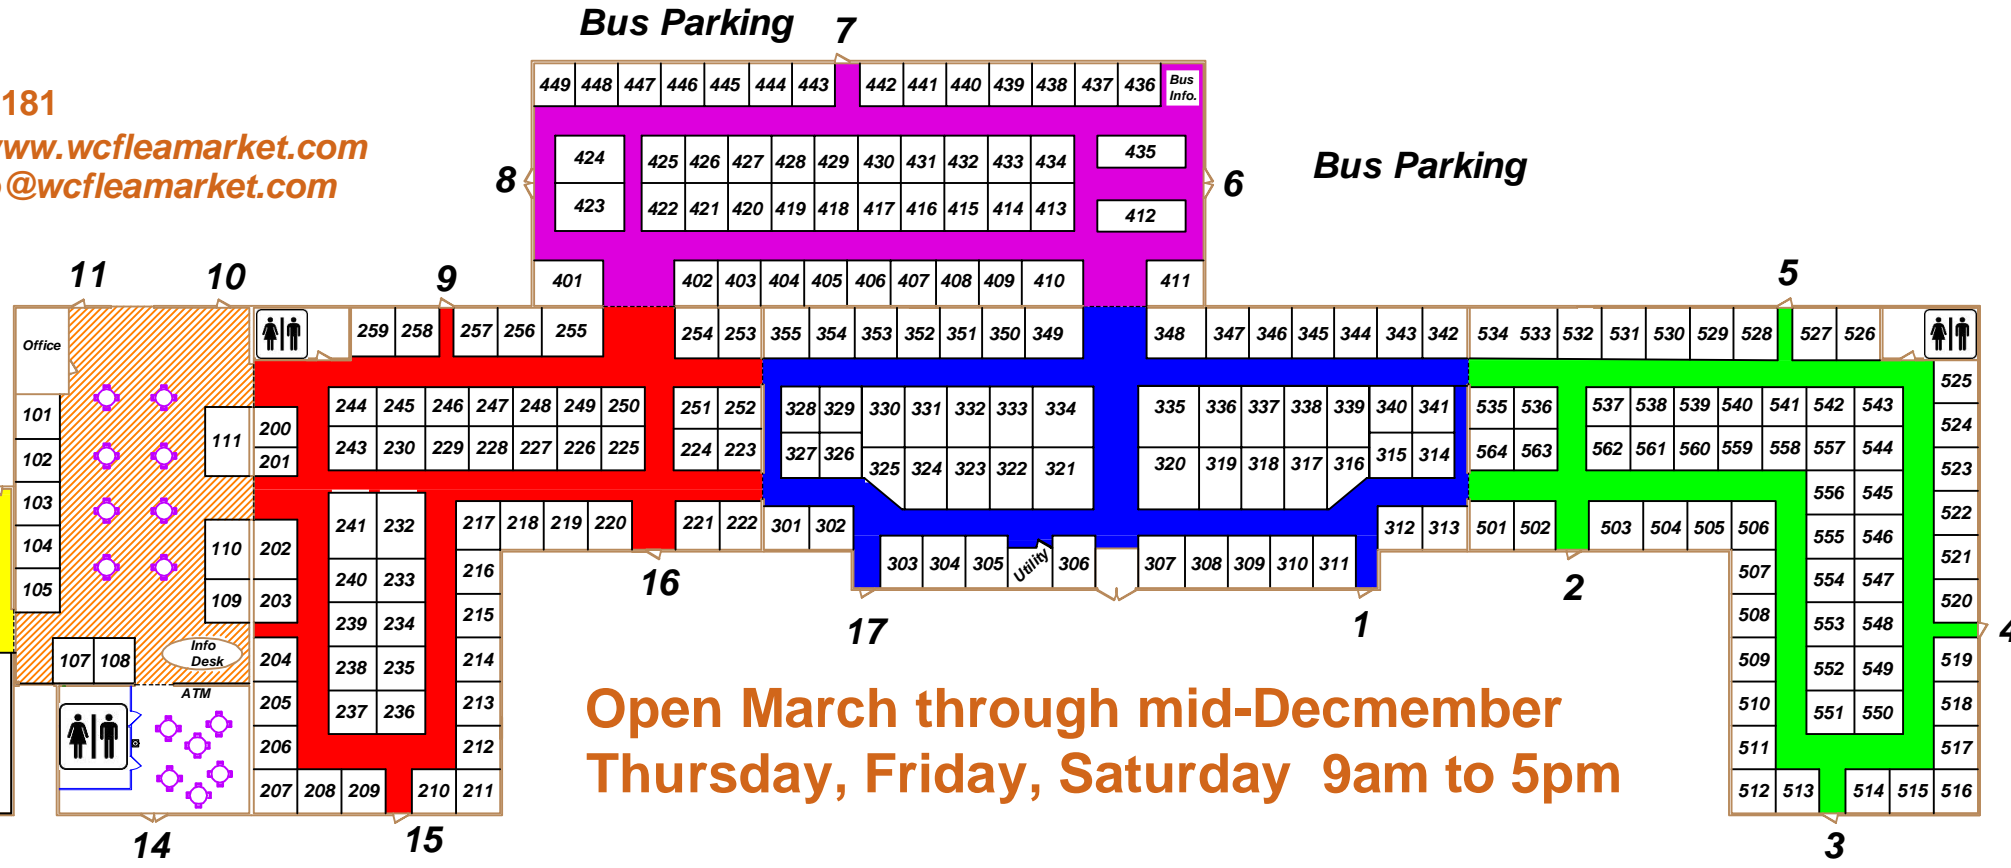

p 330.852.0181

website: www.wcfeamarket.com

email: info@wcfeamarket.com

10,000 Square Feet Addition!

Open March through mid-Decmember
Thursday, Friday, Saturday 9am to 5pm

Walnut Creek Amish Flea Market
1900 State Route 39, Sugarcreek, OH 44681

3 Miles East to Sugarcreek

3 Miles West to Walnut Creek