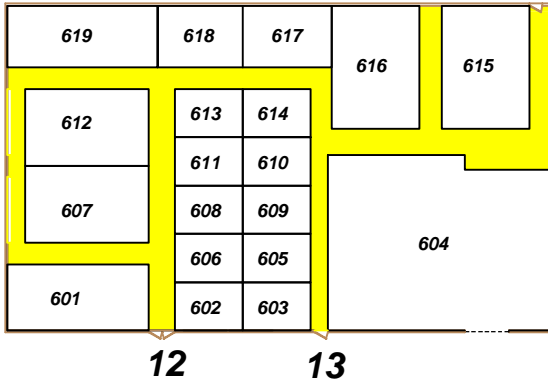

p 330.852.0181

website: www.wcfeamarket.com

email: info@wcfeamarket.com

10,000 Square Feet Addition!

Open March through mid-Decmember
Thursday, Friday, Saturday 9am to 5pm

Walnut Creek Amish Flea Market
1900 State Route 39, Sugarcreek, OH 44681

3 Miles East to Sugarcreek

3 Miles West to Walnut Creek