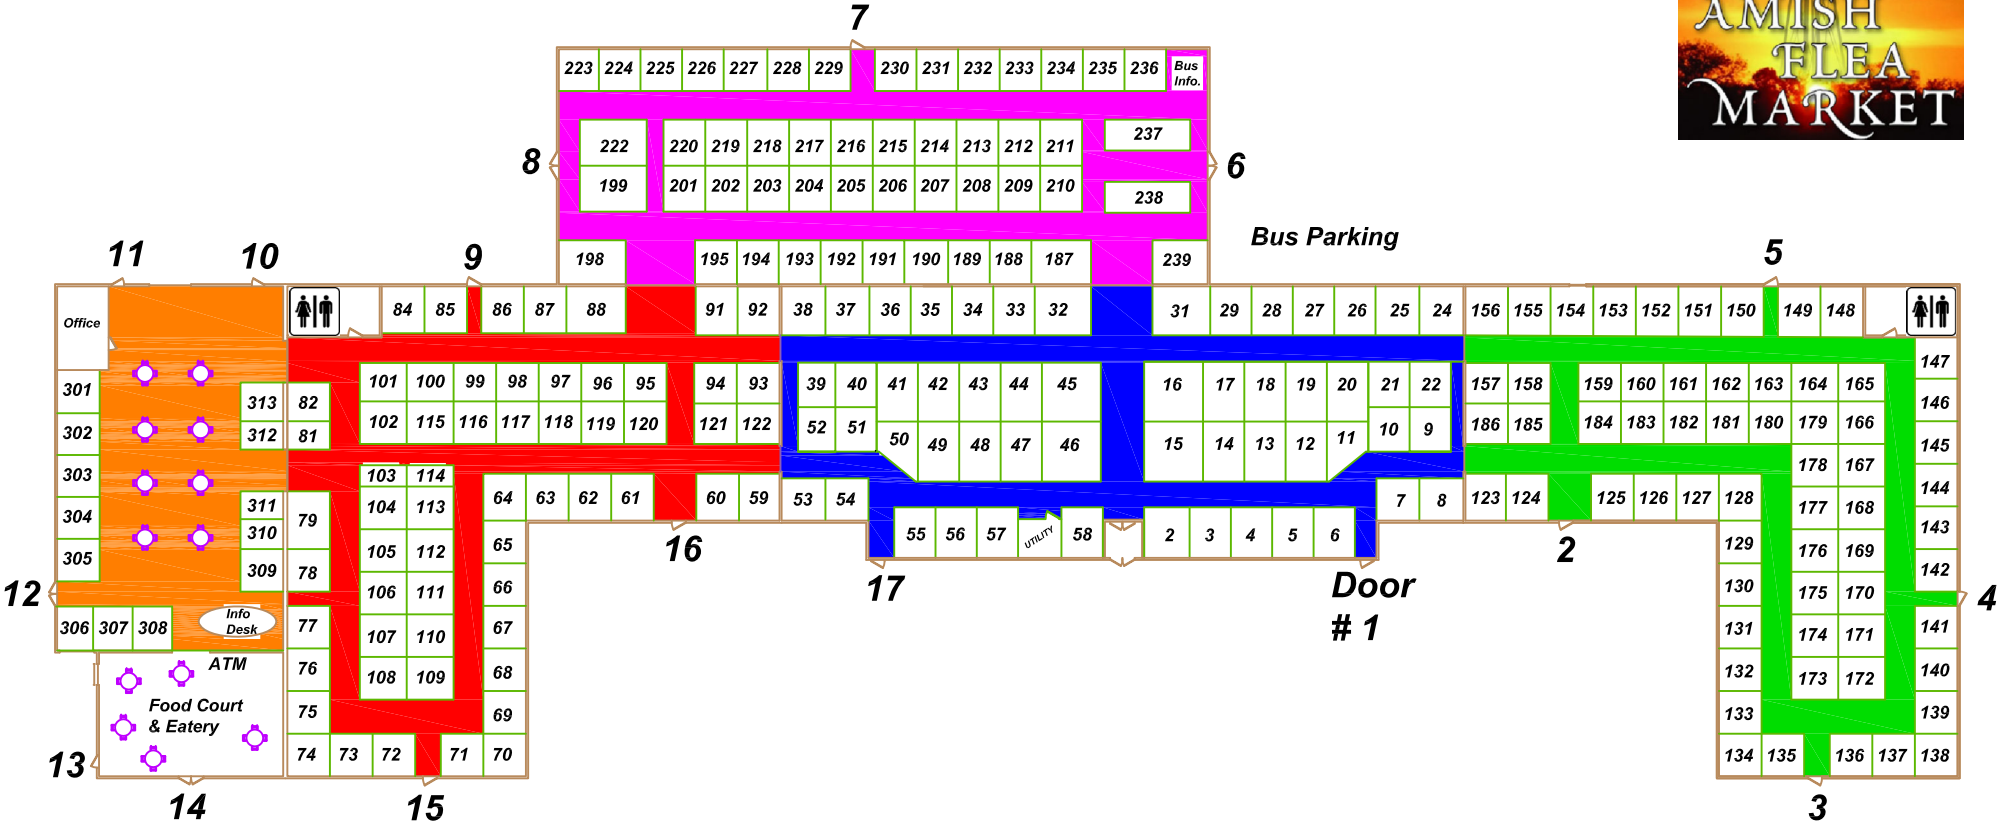

RE-OPENING JULY 30th, 2020

Thursday, Friday, Saturday 9am to 5pm

1900 SR 39, Sugarcreek, OH 44681

330-852-0181 ◦ info@wcfleamarket.com ◦ www.wcfleamarket.com