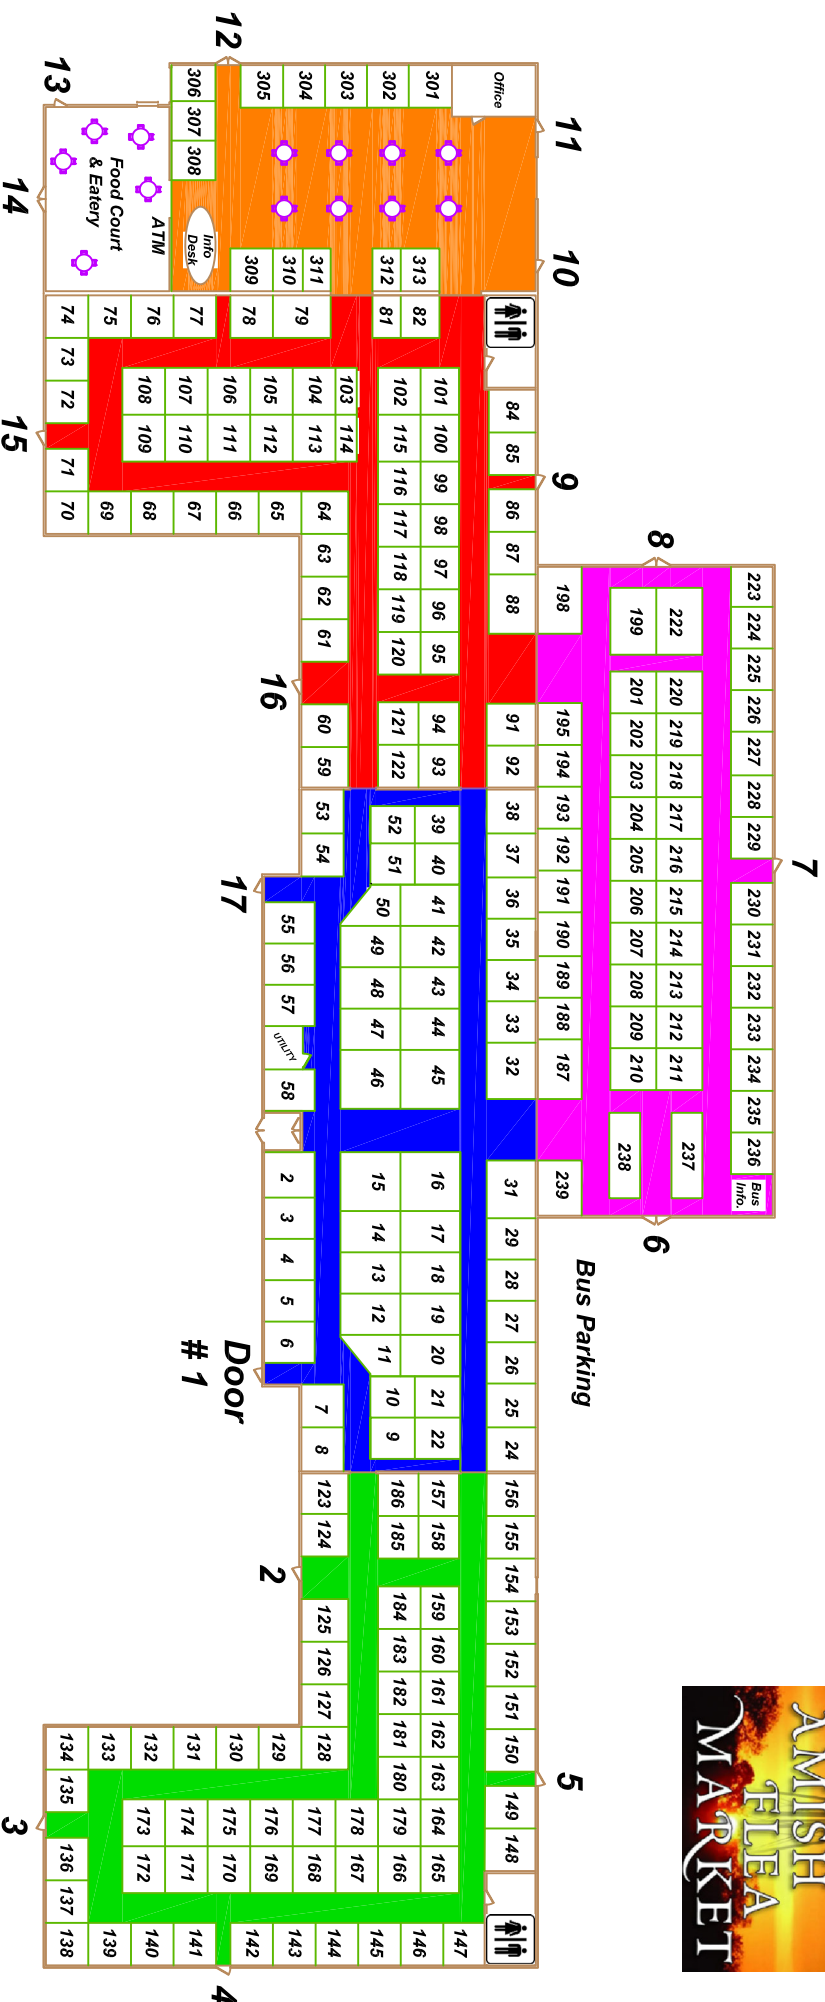

RE-OPENING JULY 30th, 2020

Thursday, Friday, Saturday 9am to 5pm

1900 SR 39, Sugarcreek, OH 44681

330-852-0181 • info@wcfleamarket.com • www.wcfleamarket.com